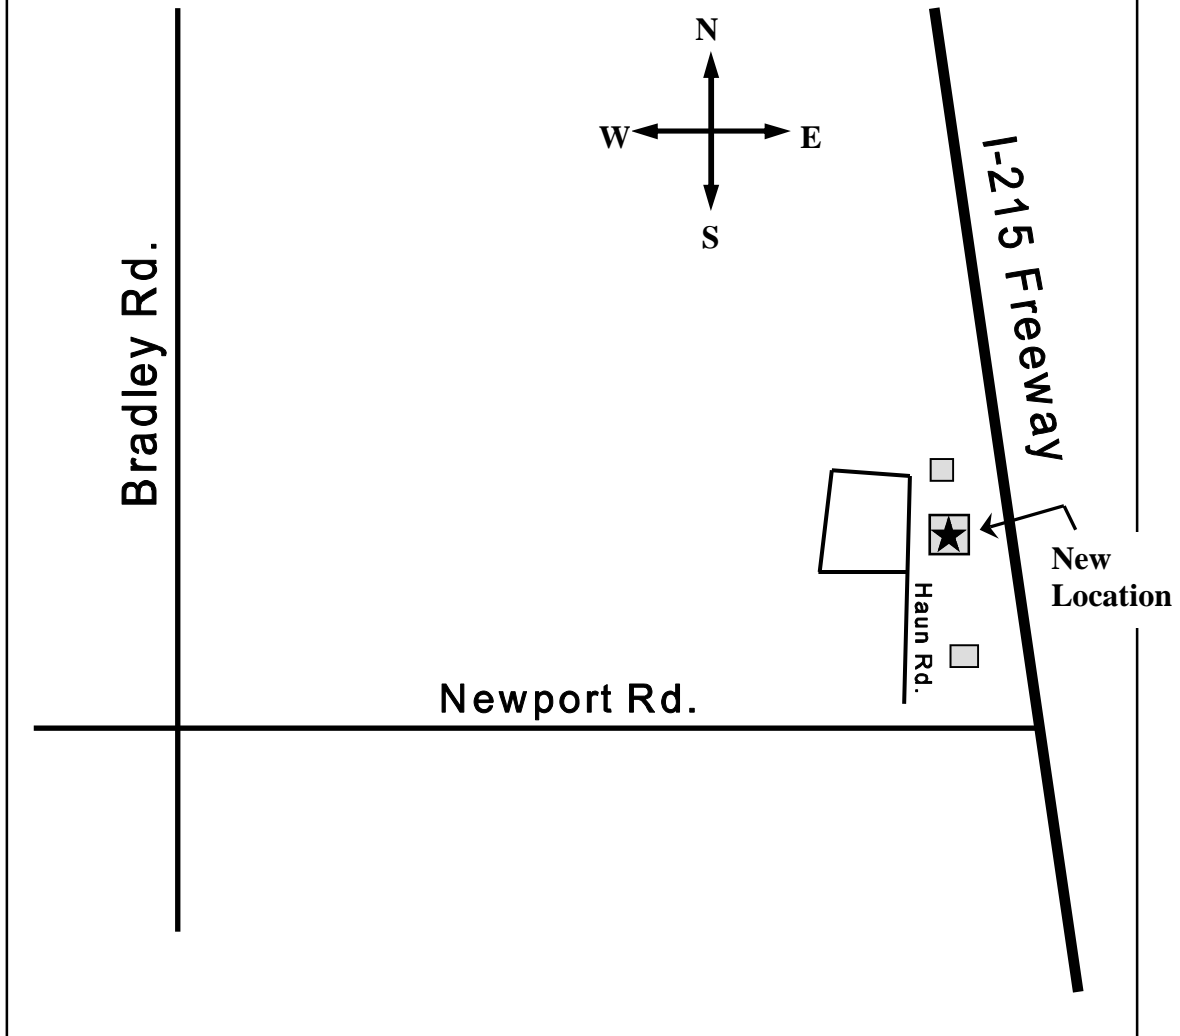

WE HAVE MOVED!

California Eye Professionals is proud to announce the relocation of our Sun City office to a brand new building down the street in Menifee.

Starting March 16th, 2009, we are located at the following address:

Haun Professional Building
29826 Haun Rd
Suite 100
Menifee, CA 92586

Phone number remains: 951-301-8888

* Map not to scale